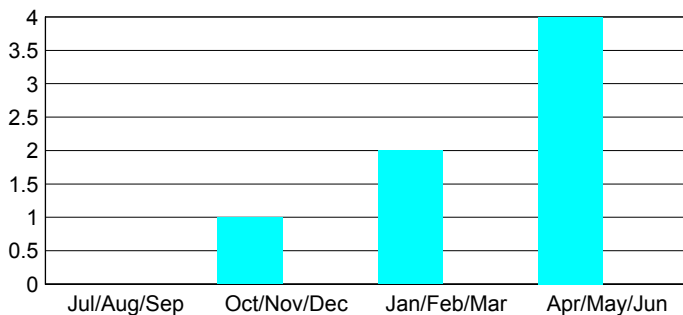

MEMBERSHIP

Month	Net Memb Goal	Actual New Memb	Actual Dropped Memb	Gain/Loss of Memb
2012-2013				
Jul/Aug/Sep	20	8	17	-9
Oct/Nov/Dec	50	110	164	-54
Jan/Feb/Mar	30	48	9	39
Apr/May/Jun	30	222	113	109
Totals	130	388	303	85

Club Results 2012-2013

Goal, New, Dropped, Gain/Loss

Membership Results 2012-2013

Goal, New, Dropped, Gain/Loss

YTD Status Quo Clubs 2012-2013

Status Quo Clubs Compared to Status Quo Members

Gender Comparison 2012-2013

Club Gain/Loss 2012-2013

Membership Gain/Loss 2012-2013