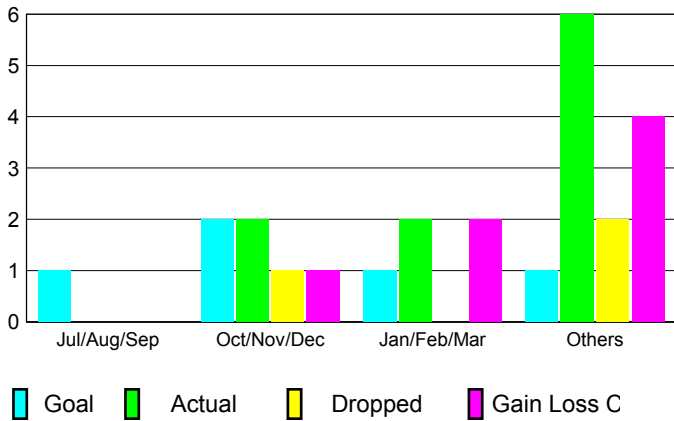

GMT: **VINOD KHANNA**

Location: **PAKISTAN**

GMT CA: **6**

CLUBS

Month	New Club Goal	Actual New Clubs	Actual Dropped Clubs	Gain/Loss of Clubs
2012-2013				
Jul/Aug/Sep	1	0	0	0
Oct/Nov/Dec	2	2	1	1
Jan/Feb/Mar	1	2	0	2
Apr/May/Jun	1	6	2	4
Totals	5	10	3	7

MEMBERSHIP

Month	Net Memb Goal	Actual New Memb	Actual Dropped Memb	Gain/Loss of Memb
2012-2013				
Jul/Aug/Sep	20	8	17	-9
Oct/Nov/Dec	50	110	164	-54
Jan/Feb/Mar	30	48	9	39
Apr/May/Jun	30	222	113	109
Totals	130	388	303	85

Club Results 2012-2013

Goal, New, Dropped, Gain/Loss

Membership Results 2012-2013

Goal, New, Dropped, Gain/Loss

YTD Status Quo Clubs 2012-2013

Status Quo Clubs Compared to Status Quo Members

Gender Comparison 2012-2013