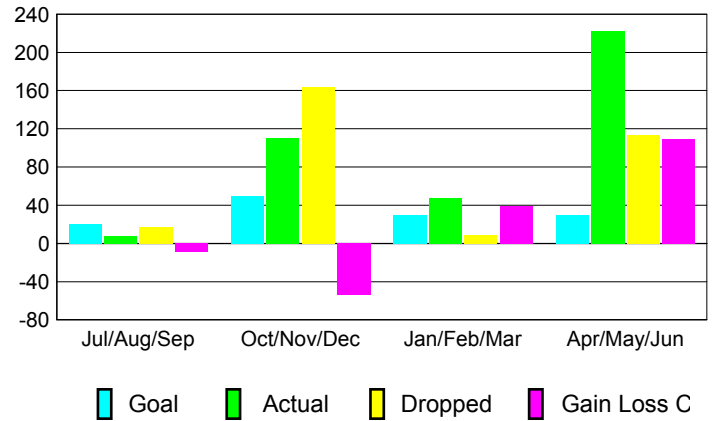

GMT: **VINOD KHANNA**

Location: **PAKISTAN**

GMT CA: **6**

CLUBS

Month	New Club Goal	Actual New Clubs	Actual Dropped Clubs	Gain/Loss of Clubs
2012-2013				
Jul/Aug/Sep	1	0	0	0
Oct/Nov/Dec	2	2	1	1
Jan/Feb/Mar	1	2	0	2
Apr/May/Jun	1	6	2	4
Totals	5	10	3	7

MEMBERSHIP

Month	Net Memb Goal	Actual New Memb	Actual Dropped Memb	Gain/Loss of Memb
2012-2013				
Jul/Aug/Sep	20	8	17	-9
Oct/Nov/Dec	50	110	164	-54
Jan/Feb/Mar	30	48	9	39
Apr/May/Jun	30	222	113	109
Totals	130	388	303	85

Club Results 2012-2013

Goal, New, Dropped, Gain/Loss

Membership Results 2012-2013

Goal, New, Dropped, Gain/Loss

YTD Status Quo Clubs 2012-2013

Status Quo Clubs Compared to Status Quo Members

Gender Comparison 2012-2013