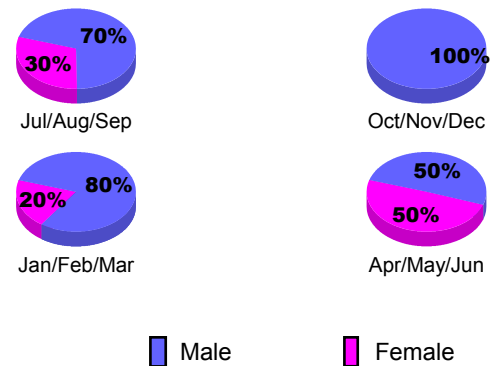

MEMBERSHIP

Month	Net Memb Goal	Actual New Memb	Actual Dropped Memb	Gain/Loss of Memb
2012-2013				
Jul/Aug/Sep	20	8	17	-9
Oct/Nov/Dec	50	110	164	-54
Jan/Feb/Mar	30	48	9	39
Apr/May/Jun	30	222	113	109
Totals	130	388	303	85

Club Results 2012-2013

Goal, New, Dropped, Gain/Loss

Membership Results 2012-2013

Goal, New, Dropped, Gain/Loss

YTD Status Quo Clubs 2012-2013

Status Quo Clubs Compared to Status Quo Members

Gender Comparison 2012-2013

Club Gain/Loss 2012-2013

Membership Gain/Loss 2012-2013